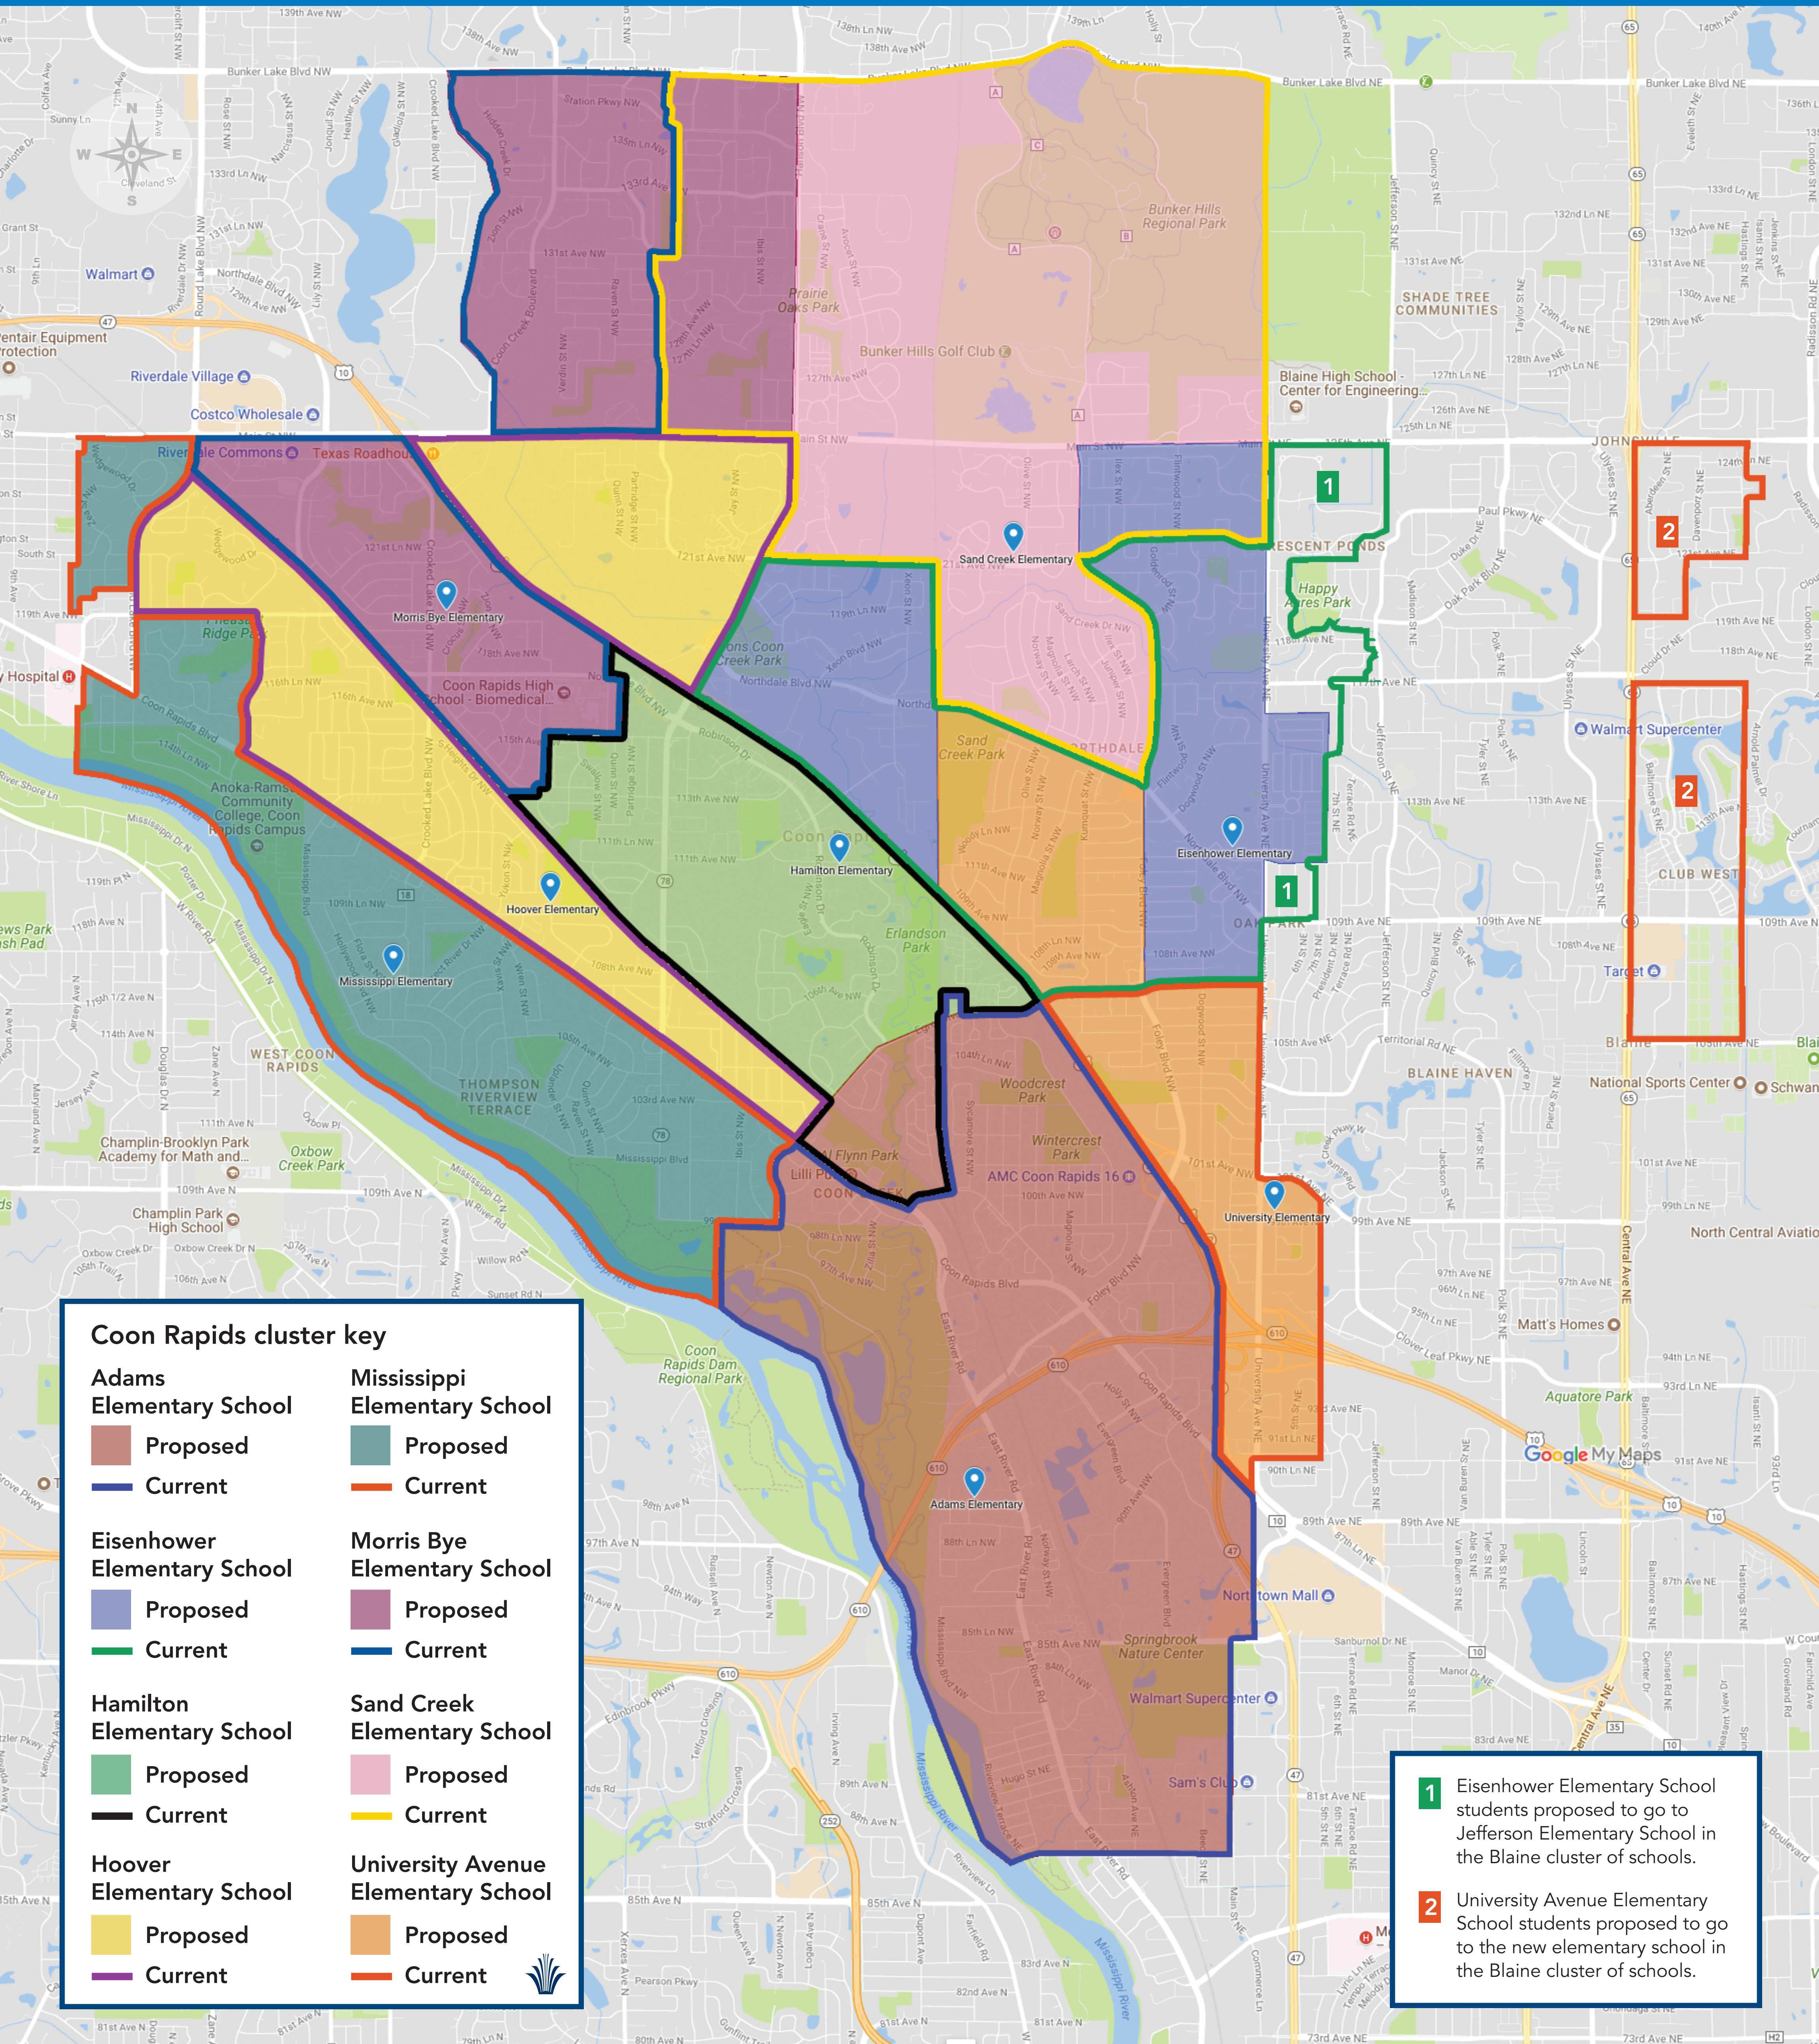

# COON RAPIDS CLUSTER

## Elementary attendance boundary proposal

#### Coon Rapids cluster key

<b>Adams Elementary School</b>	<b>Mississippi Elementary School</b>
Proposed (Brown)	Proposed (Teal)
Current (Blue)	Current (Orange)
<b>Eisenhower Elementary School</b>	<b>Morris Bye Elementary School</b>
Proposed (Purple)	Proposed (Maroon)
Current (Green)	Current (Dark Blue)
<b>Hamilton Elementary School</b>	<b>Sand Creek Elementary School</b>
Proposed (Light Green)	Proposed (Pink)
Current (Black)	Current (Yellow)
<b>Hoover Elementary School</b>	<b>University Avenue Elementary School</b>
Proposed (Yellow)	Proposed (Orange)
Current (Purple)	Current (Red)

**1** Eisenhower Elementary School students proposed to go to Jefferson Elementary School in the Blaine cluster of schools.

**2** University Avenue Elementary School students proposed to go to the new elementary school in the Blaine cluster of schools.